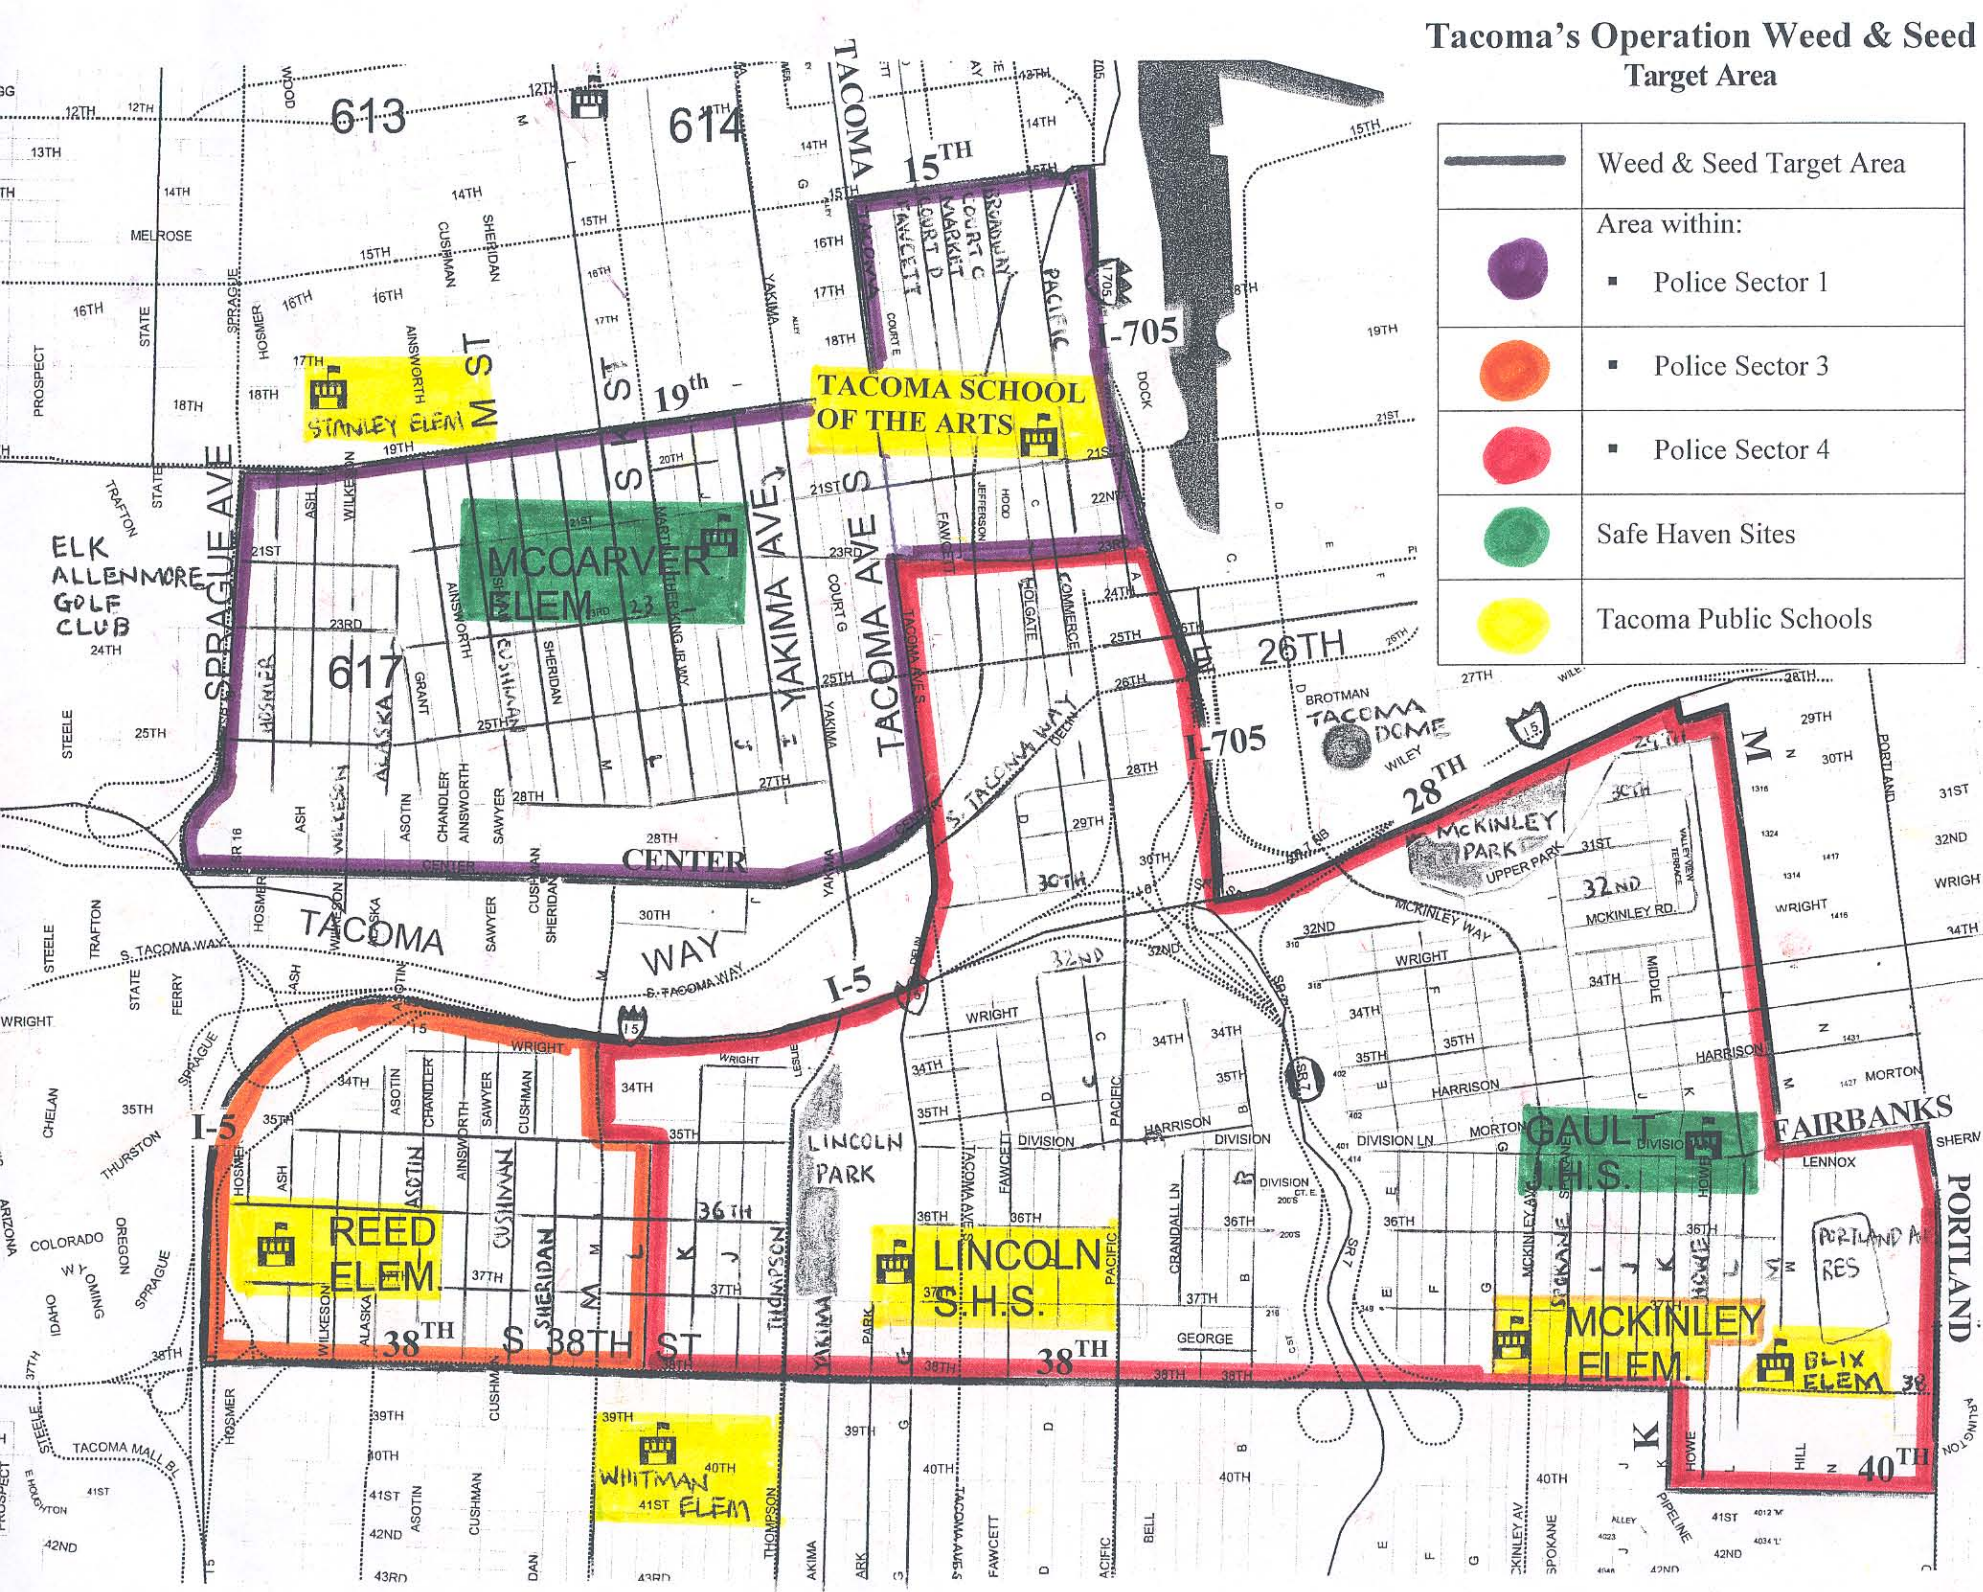

Tacoma's Operation Weed & Seed Target Area

	Weed & Seed Target Area
Area within:	
	Police Sector 1
	Police Sector 3
	Police Sector 4
	Safe Haven Sites
	Tacoma Public Schools